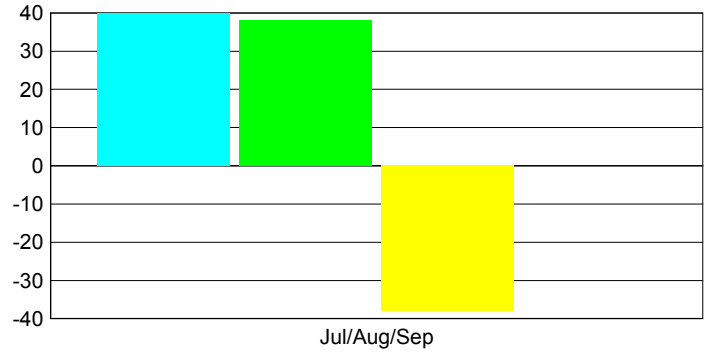

Club Results 2012-2013

Goal, New, Dropped, Gain/Loss

Legend: Goal (Cyan), Actual (Green), Dropped (Yellow), Gain Loss (Purple)

Comparison of Club Gain/Loss

Current Year Compared to the Previous Year

Legend: Current Year (Cyan), Previous Year (Green)

YTD Status Quo Clubs 2012-2013

Status Quo Clubs Compared to Status Quo Members

Legend: Status Quo Clubs (Cyan), Total Status Quo Members (Green)

MEMBERSHIP

Membership Results
2012-2013

Membership
2011-2012

Month	Net Memb Goal	Actual New Memb	Actual Dropped Memb	Gain/Loss of Memb	Gain/Loss of Memb
Jul/Aug/Sep	40	38	-38	0	24
Totals	40	38	-38	0	24

Membership Results 2012-2013

Goal, New, Dropped, Gain/Loss

Legend: Goal (Cyan), Actual (Green), Dropped (Yellow), Gain Loss (Purple)

Comparison of Membership Gain/Loss

Current Year Compared to the Previous Year

Legend: Current Year (Cyan), Previous Year (Green)

Gender Comparison 2012-2013

Jul/Aug/Sep

Legend: Male (Blue), Female (Purple)